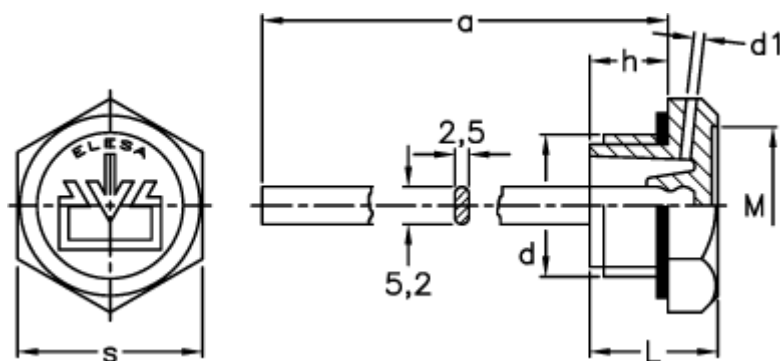

Data Sheet

Article number: 2311059565

Description: E+G Oil fill plug, w/breather hole
TCDF.25x1,5+a, black

Measures

a	= 195
d	= M25x1,5
d1	= 2
h	= 12
L	= 20
M	= 25.0
s	= 32
Tightening torque N m = 10 til 12	